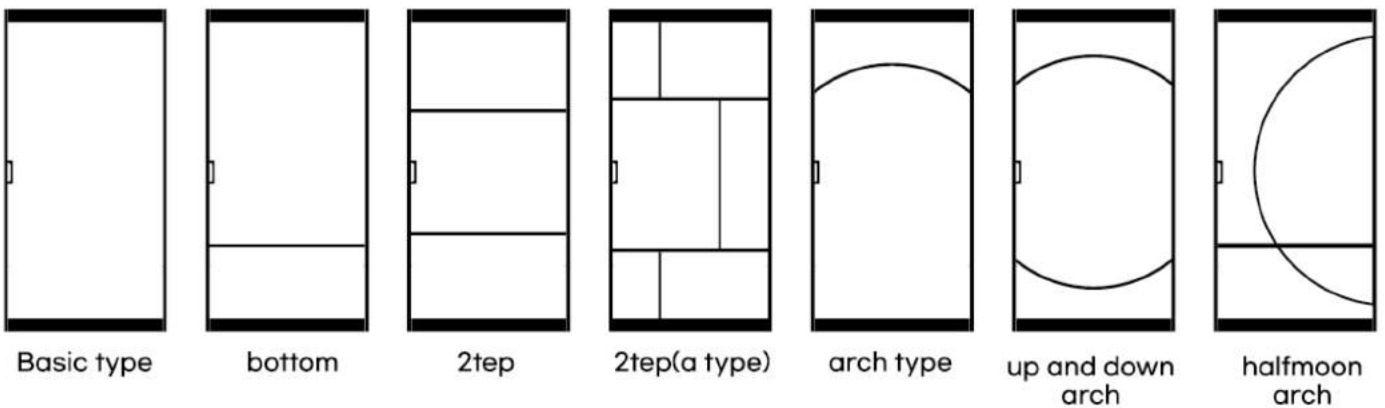

▶ Manufacturing dimensions

	min/max width	maximum height
SWING	850-1300	2200

▶ Basic color (rapping)

White

black

jean gray

▶ Order Color-Contact Us

Film (rapping)

▶ Door Type

▶ Manufacturing dimensions

	min/max width	maximum height
ONE SLIDING	800-1400	2300

▶ Basic color (rapping)

▶ Order Color-Contact Us

Film (rapping)

www.ilhodoor.co.kr

ABS Door
PVC Frame
SYSTEM Door