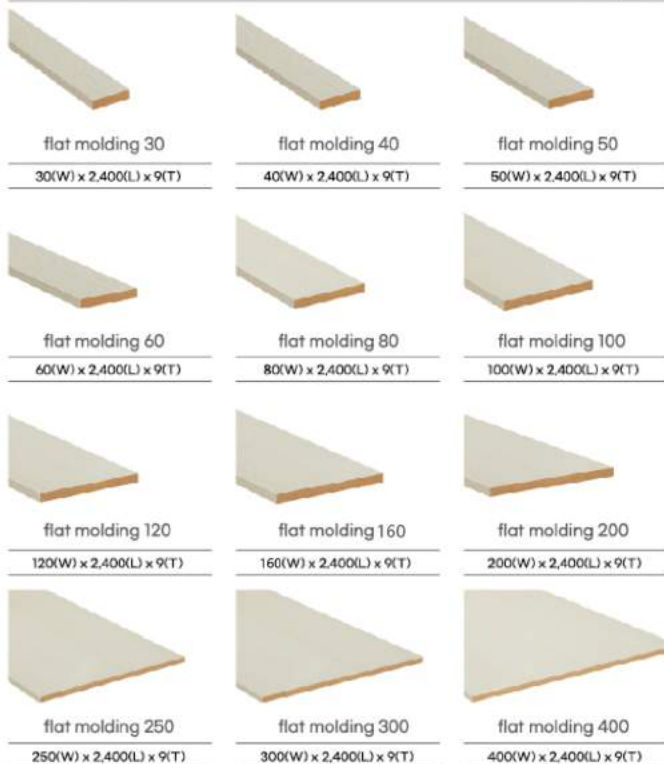

Glass Panel Door

Gallery Door

01 [open]

W -940mm H -2100mm

02 [close]

W -940mm H -2100mm

PVC foam door frame (gasket type)

110

130

140

155

175

195

210

230

245

molding/glass

flat molding

Material MDF

ceiling molding

skirting

featured glass

▶ construction photos

▶ Door Type

Basic type

bottom(Grass)

bottom(MDF)

2STEP

3SETP
(A type)

3SETP
(B type)

▶ Manufacturing dimensions

3 interlocking standards 1500 x 2200